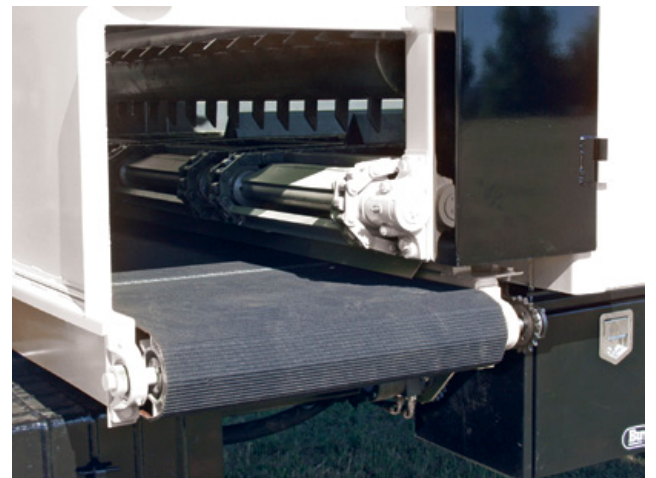

CFB

Commercial Feeder Box

Available in Truck Mount and Semi-Trailer

You'll recognize us by our look.*
You'll remember us for our quality!

* Smooth sided 3 panel look is a registered trademark of FSI Fabrication, LLC.

The FSI Commercial Delivery Series gives you the performance and reliability of a fully hydraulic driven delivery box.

- Available in six truck mount units ranging from 760 cu. ft. to 1235 cu. ft. and six semi-trailer units ranging from 1425 cu. ft. to 1900 cu. ft.
- Three sets of WR78B super heavy floor chain.
- Dual direction standard reversing floor and hydraulic tailgate for hauling green chop from the field or silage from the pit to the commodity area.
- Triple feed beater is uniquely configured to provide aerated feed delivery to beef or dairy promoting increased intake while minimizing any feed weigh back.
- Ez-Adjust floor take-ups. Adjust floor chain tension with a grease gun. Three grease fittings used to tension the three sets of floor chain. All floor chain bearings are proven, long lasting Babbitt bearings.
- Removable discharge provides ease of maintenance as well as convenient conversion from chain and slat to belt.
- Hydraulic tailgate. When closed, it covers the floor chain take-ups. The tailgate opens to almost 90 degrees and is opened by twin hydraulic cylinders. Positive locking system keeps it closed. In-cab control panel for both reversing the floor and opening tailgate.
- Delivers feed or stockpiles commodities.

Beaters shown are configured for bedding free-stalls.

Commercial Feeder Box

Truck or semi-trailer.

Semi-Trailer

CFB-20

Hydraulic Access

Rear Discharge - tailgate opens with two hydraulic cylinders to near 90 degrees.