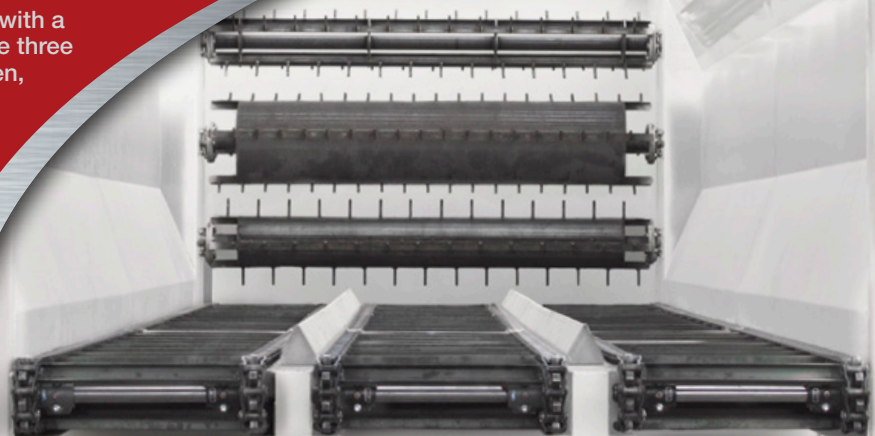

CFB

Commercial Feeder Box

Available in Truck Mount and Semi-Trailer

You'll recognize us by our look.*
You'll remember us for our quality!

* Smooth sided 3 panel look is a registered trademark of FSI Fabrication, LLC.

The FSI Commercial Delivery Series gives you the performance and reliability of a fully hydraulic driven delivery box.

- Available in six truck mount units ranging from 760 cu. ft. to 1235 cu. ft. and six semi-trailer units ranging from 1425 cu. ft. to 1900 cu. ft.
- Three sets of WR78B super heavy floor chain.
- Dual direction standard reversing floor and hydraulic tailgate for hauling green chop from the field or silage from the pit to the commodity area.
- Triple feed beater is uniquely configured to provide aerated feed delivery to beef or dairy promoting increased intake while minimizing any feed weigh back.
- Ez-Adjust floor take-ups. Adjust floor chain tension with a grease gun. Three grease fittings used to tension the three sets of floor chain. All floor chain bearings are proven, long lasting Babbitt bearings.
- Removable discharge provides ease of maintenance as well as convenient conversion from chain and slat to belt.
- Hydraulic tailgate. When closed, it covers the floor chain take-ups. The tailgate opens to almost 90 degrees and is opened by twin hydraulic cylinders. Positive locking system keeps it closed. In-cab control panel for both reversing the floor and opening tailgate.
- Delivers feed or stockpiles commodities.

Beaters shown are configured for bedding free-stalls.

Commercial Feeder Box

Truck or semi-trailer.

Semi-Trailer

CFB-20

Hydraulic Access

Rear Discharge - tailgate opens with two hydraulic cylinders to near 90 degrees.